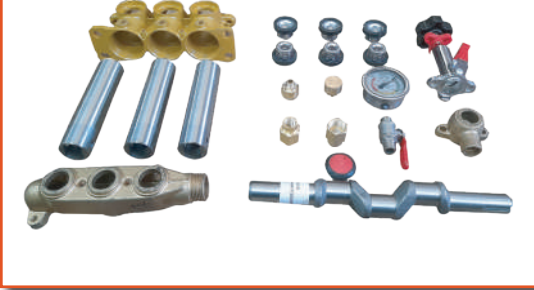

Brush Cutter
Attachments

SPARES

Battery Sprayer

Brush Cutter

Electric Pump

Weeder Engine

Weeder Attachment

HTP Pump